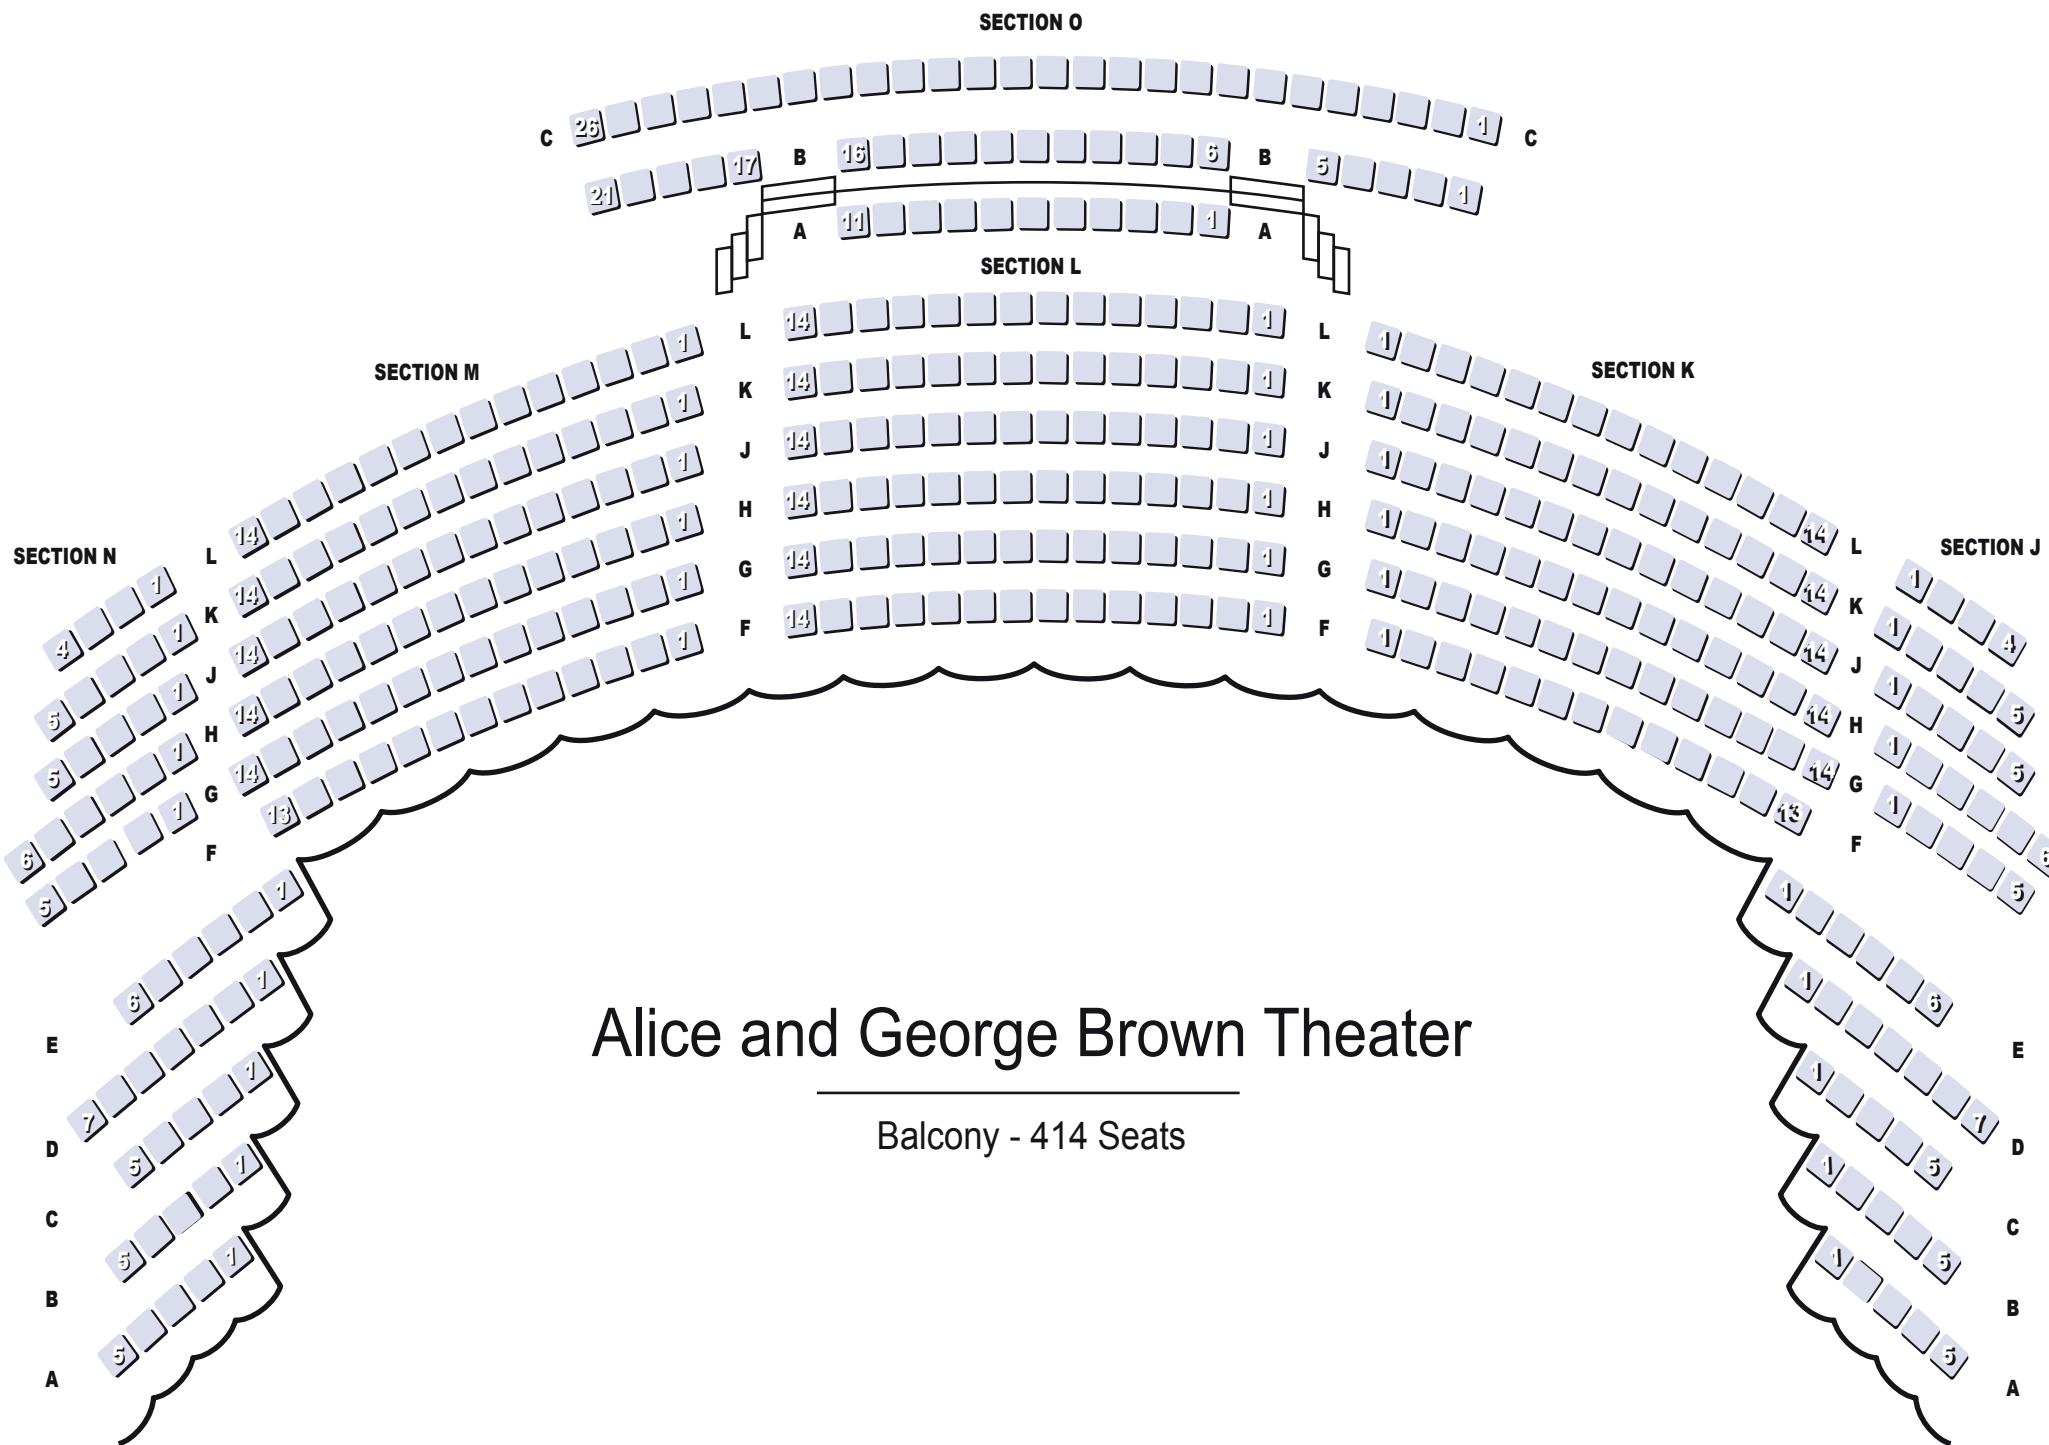

Alice and George Brown Theater

SECTION B

SECTION C

SECTION A

 Wheelchair spaces

 Optional seating, please contact event coordinator to have seats installed. These seats are not installed as a default.

Orchestra - 1,167 Seats
 Orchestra Pit - 70 Seats (Optional)
 Wheelchair - 8 Spaces
 *Wheelchair Companion - 10 Seats
 Orchestra Total - 1,255

Total Capacity - 2,405

STAGE

Wortham Center
 Alice and George Brown Theater
 Founder's Boxes - 124 Seats
 (Seats 5-8 in Boxes 1-6 are wheelchair accessible)

Alice and George Brown Theater

Grand Tier - 444 Seats
 Wheelchair - 8 Spaces
 Wheelchair Companion - 12 Seats
 Loge Boxes - 148 Seats

Alice and George Brown Theater

Balcony - 414 Seats