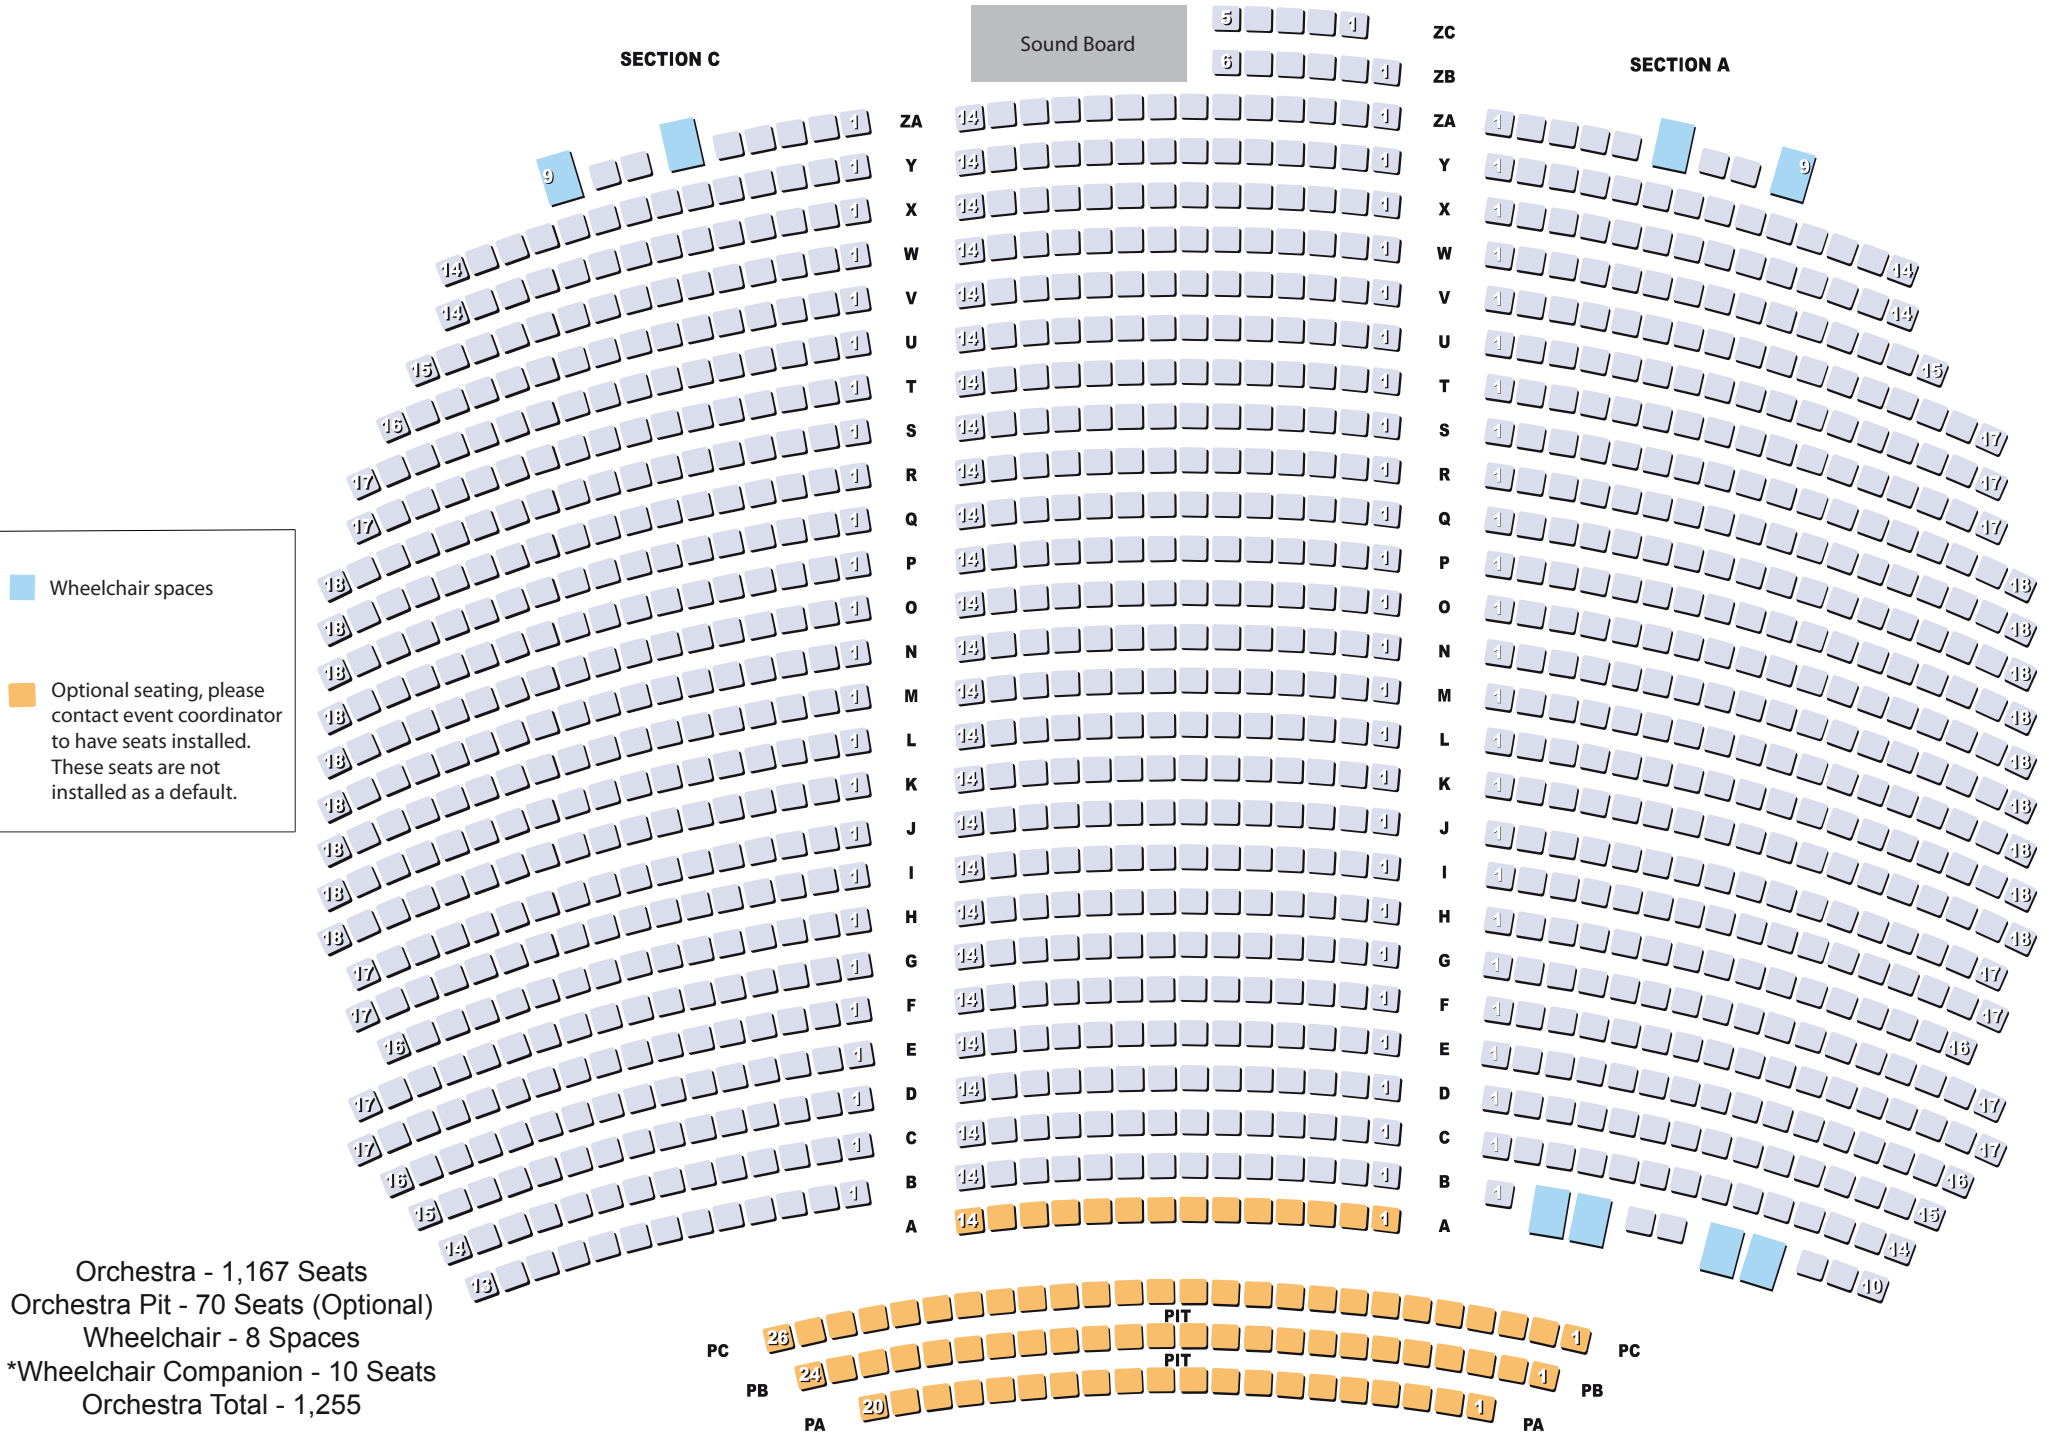

Alice and George Brown Theater

SECTION B

SECTION C

SECTION A

 Wheelchair spaces

 Optional seating, please contact event coordinator to have seats installed. These seats are not installed as a default.

Orchestra - 1,167 Seats
 Orchestra Pit - 70 Seats (Optional)
 Wheelchair - 8 Spaces
 *Wheelchair Companion - 10 Seats
 Orchestra Total - 1,255

Total Capacity - 2,405

STAGE

Wortham Center
 Alice and George Brown Theater
 Founder's Boxes - 124 Seats
 (Seats 5-8 in Boxes 1-6 are wheelchair accessible)

Alice and George Brown Theater

Grand Tier - 444 Seats
 Wheelchair - 8 Spaces
 Wheelchair Companion - 12 Seats
 Loge Boxes - 148 Seats

Alice and George Brown Theater

Balcony - 414 Seats