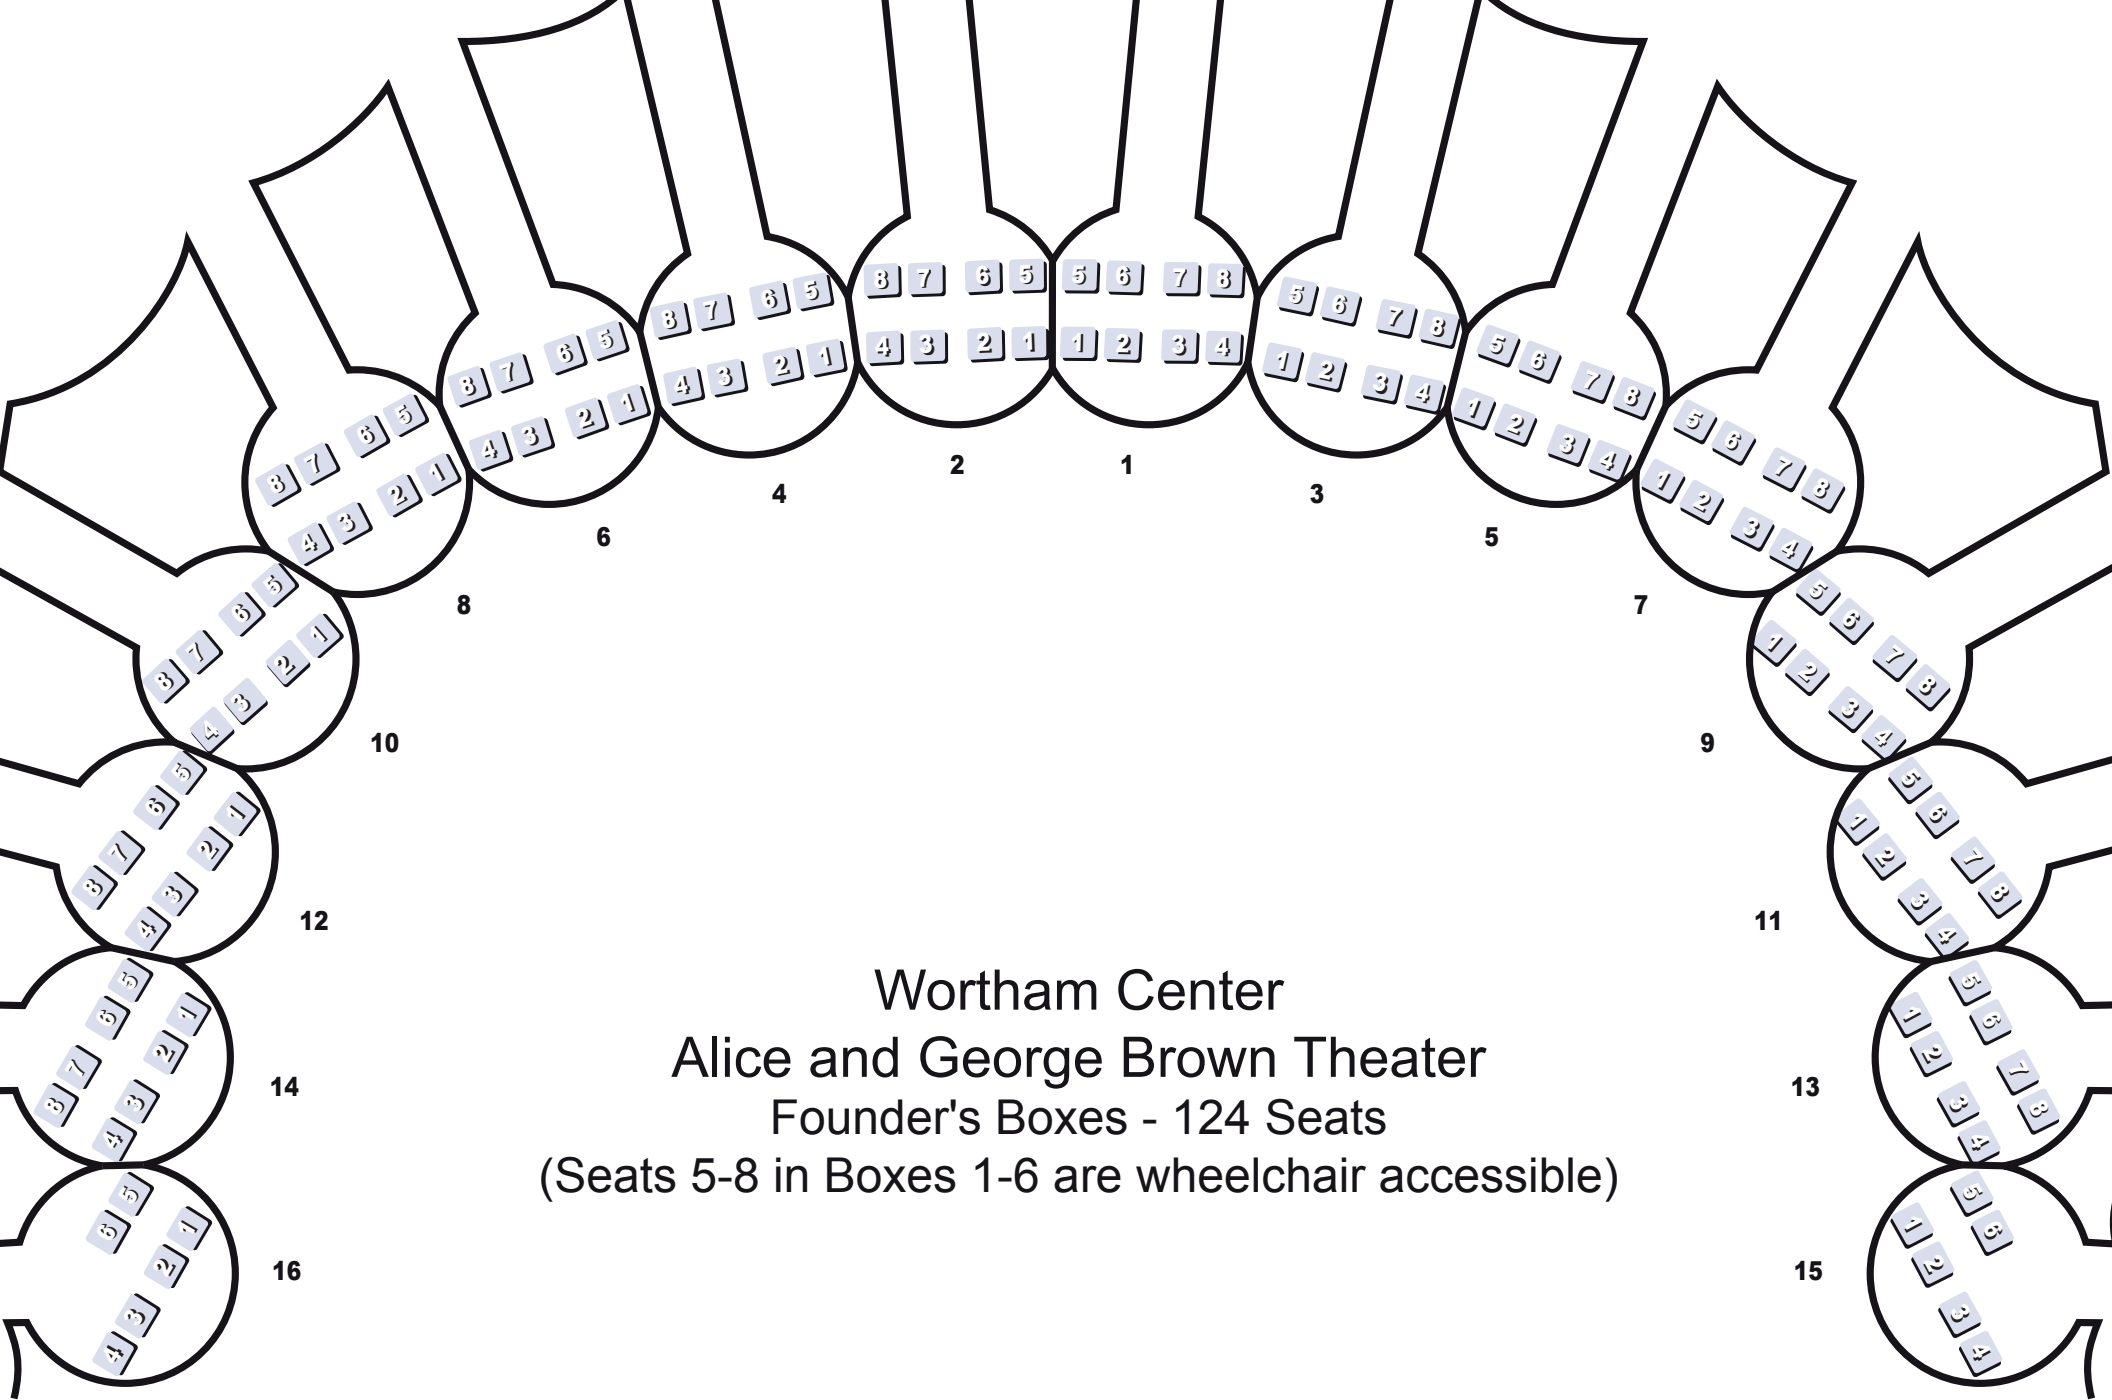

Alice and George Brown Theater

SECTION B

SECTION C

SECTION A

 Wheelchair spaces

 Optional seating, please contact event coordinator to have seats installed. These seats are not installed as a default.

Orchestra - 1,167 Seats
 Orchestra Pit - 70 Seats (Optional)
 Wheelchair - 8 Spaces
 *Wheelchair Companion - 10 Seats
 Orchestra Total - 1,255

Total Capacity - 2,405

STAGE

Wortham Center
 Alice and George Brown Theater
 Founder's Boxes - 124 Seats
 (Seats 5-8 in Boxes 1-6 are wheelchair accessible)

Alice and George Brown Theater

Grand Tier - 444 Seats
 Wheelchair - 8 Spaces
 Wheelchair Companion - 12 Seats
 Loge Boxes - 148 Seats

Alice and George Brown Theater

Balcony - 414 Seats