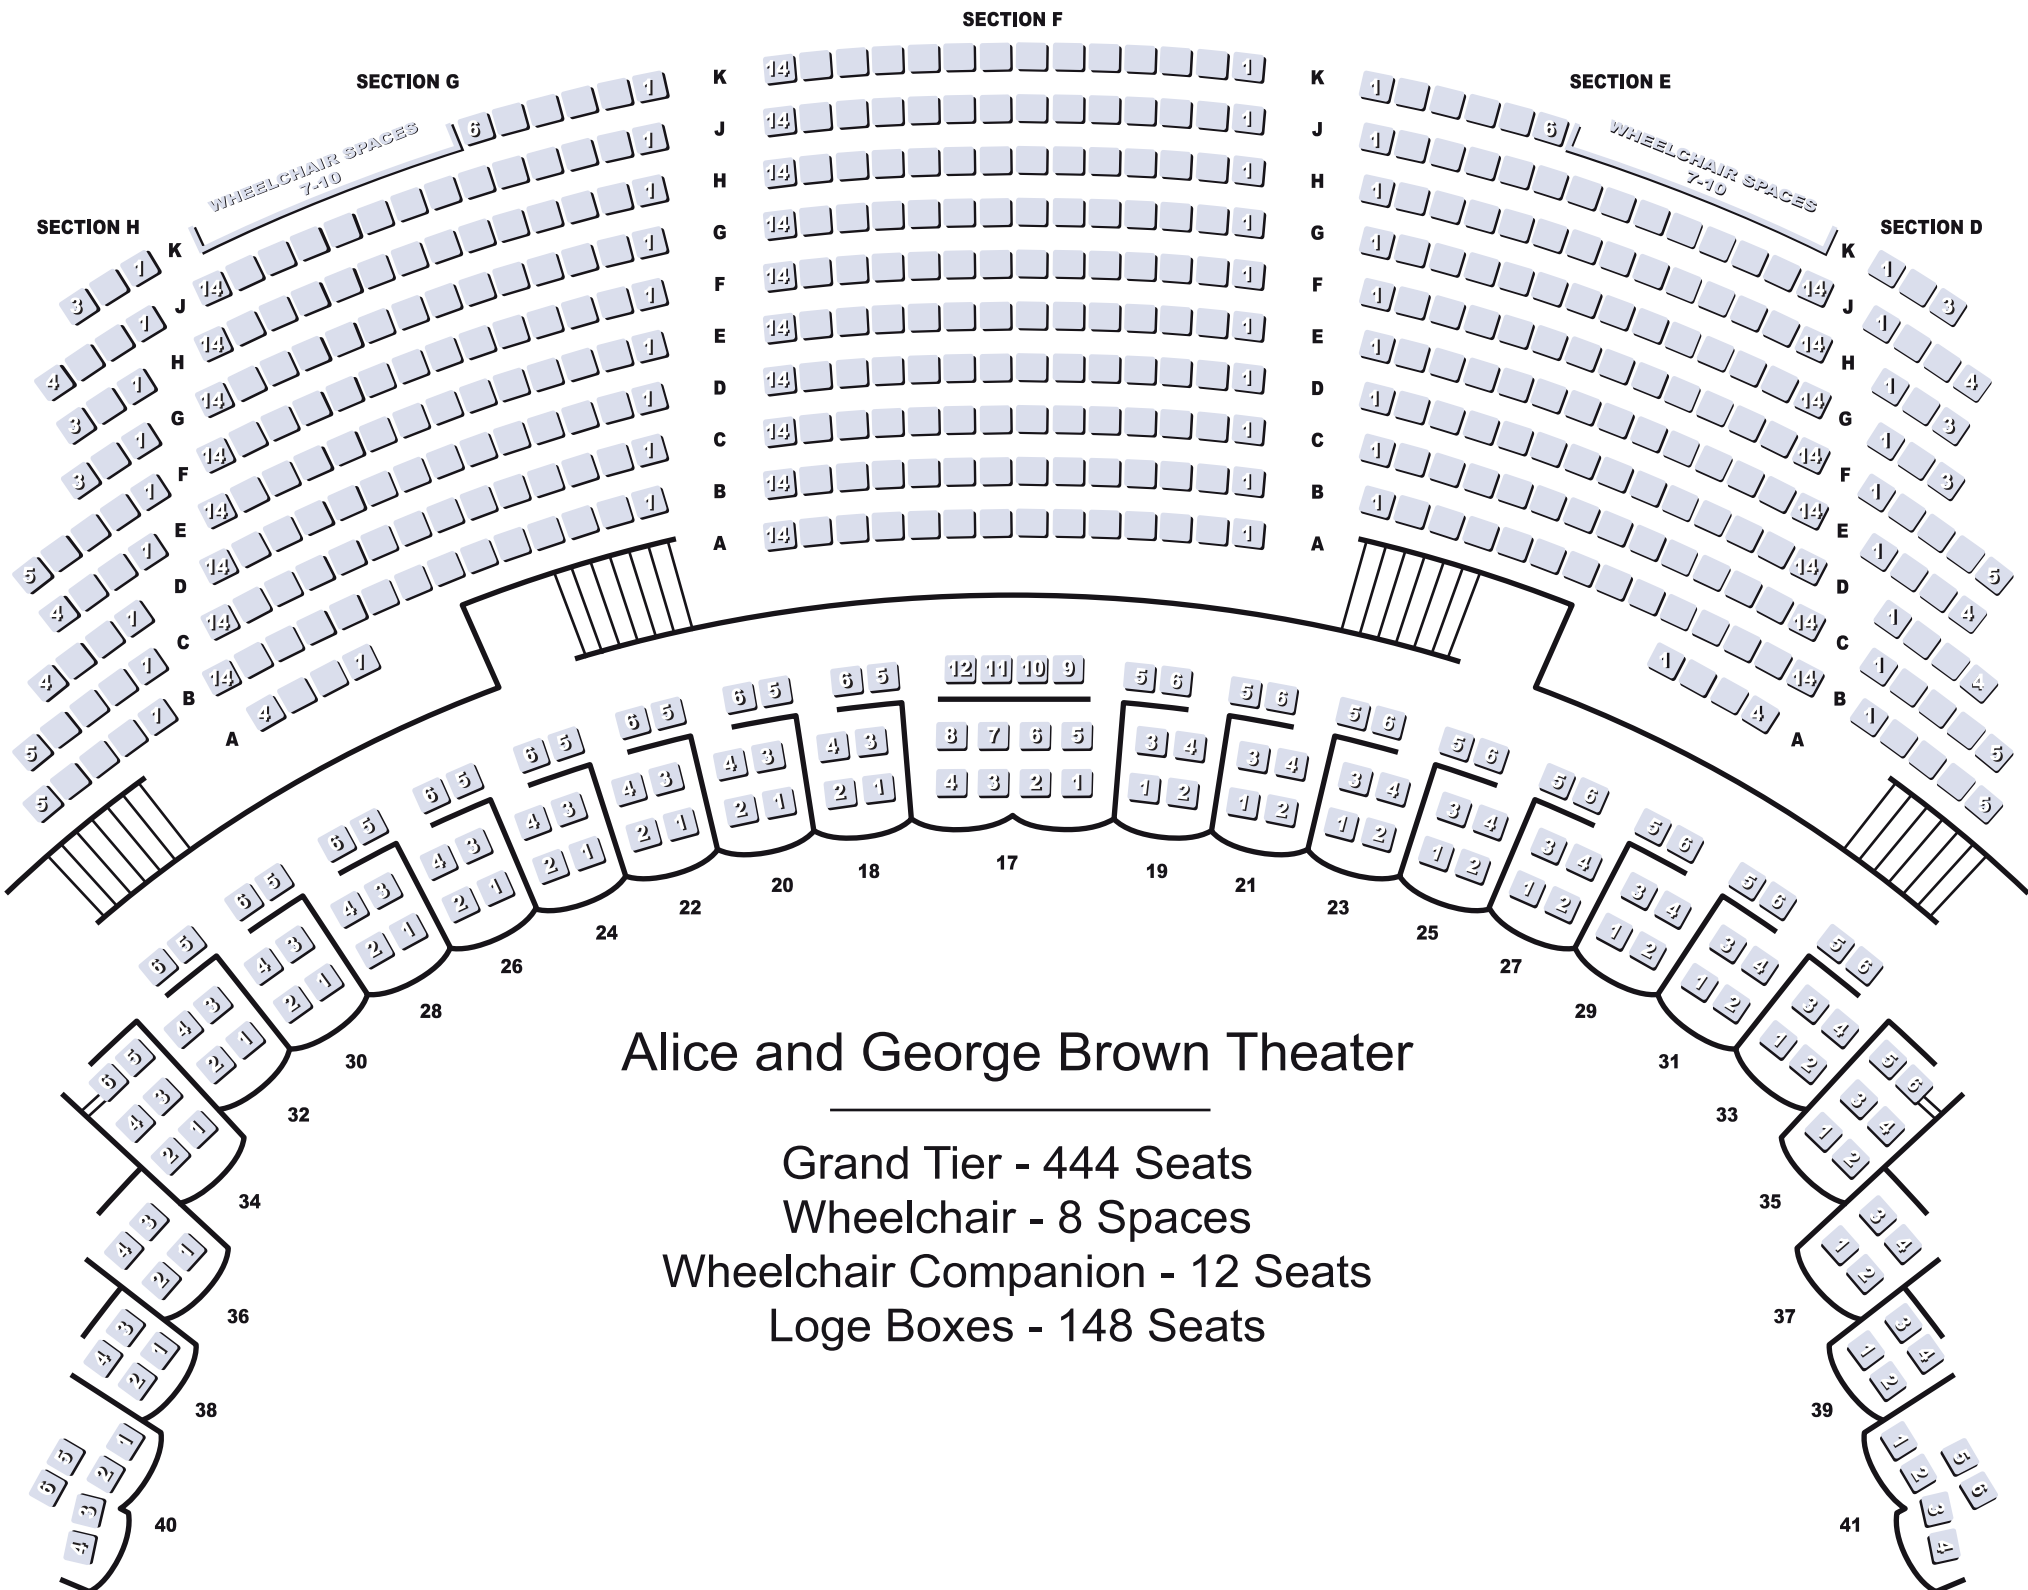

Alice and George Brown Theater

SECTION B

SECTION C

SECTION A

 Wheelchair spaces

 Optional seating, please contact event coordinator to have seats installed. These seats are not installed as a default.

Orchestra - 1,167 Seats
 Orchestra Pit - 70 Seats (Optional)
 Wheelchair - 8 Spaces
 *Wheelchair Companion - 10 Seats
 Orchestra Total - 1,255

Total Capacity - 2,405

STAGE

Wortham Center
 Alice and George Brown Theater
 Founder's Boxes - 124 Seats
 (Seats 5-8 in Boxes 1-6 are wheelchair accessible)

Alice and George Brown Theater

Grand Tier - 444 Seats
 Wheelchair - 8 Spaces
 Wheelchair Companion - 12 Seats
 Loge Boxes - 148 Seats

Alice and George Brown Theater

Balcony - 414 Seats