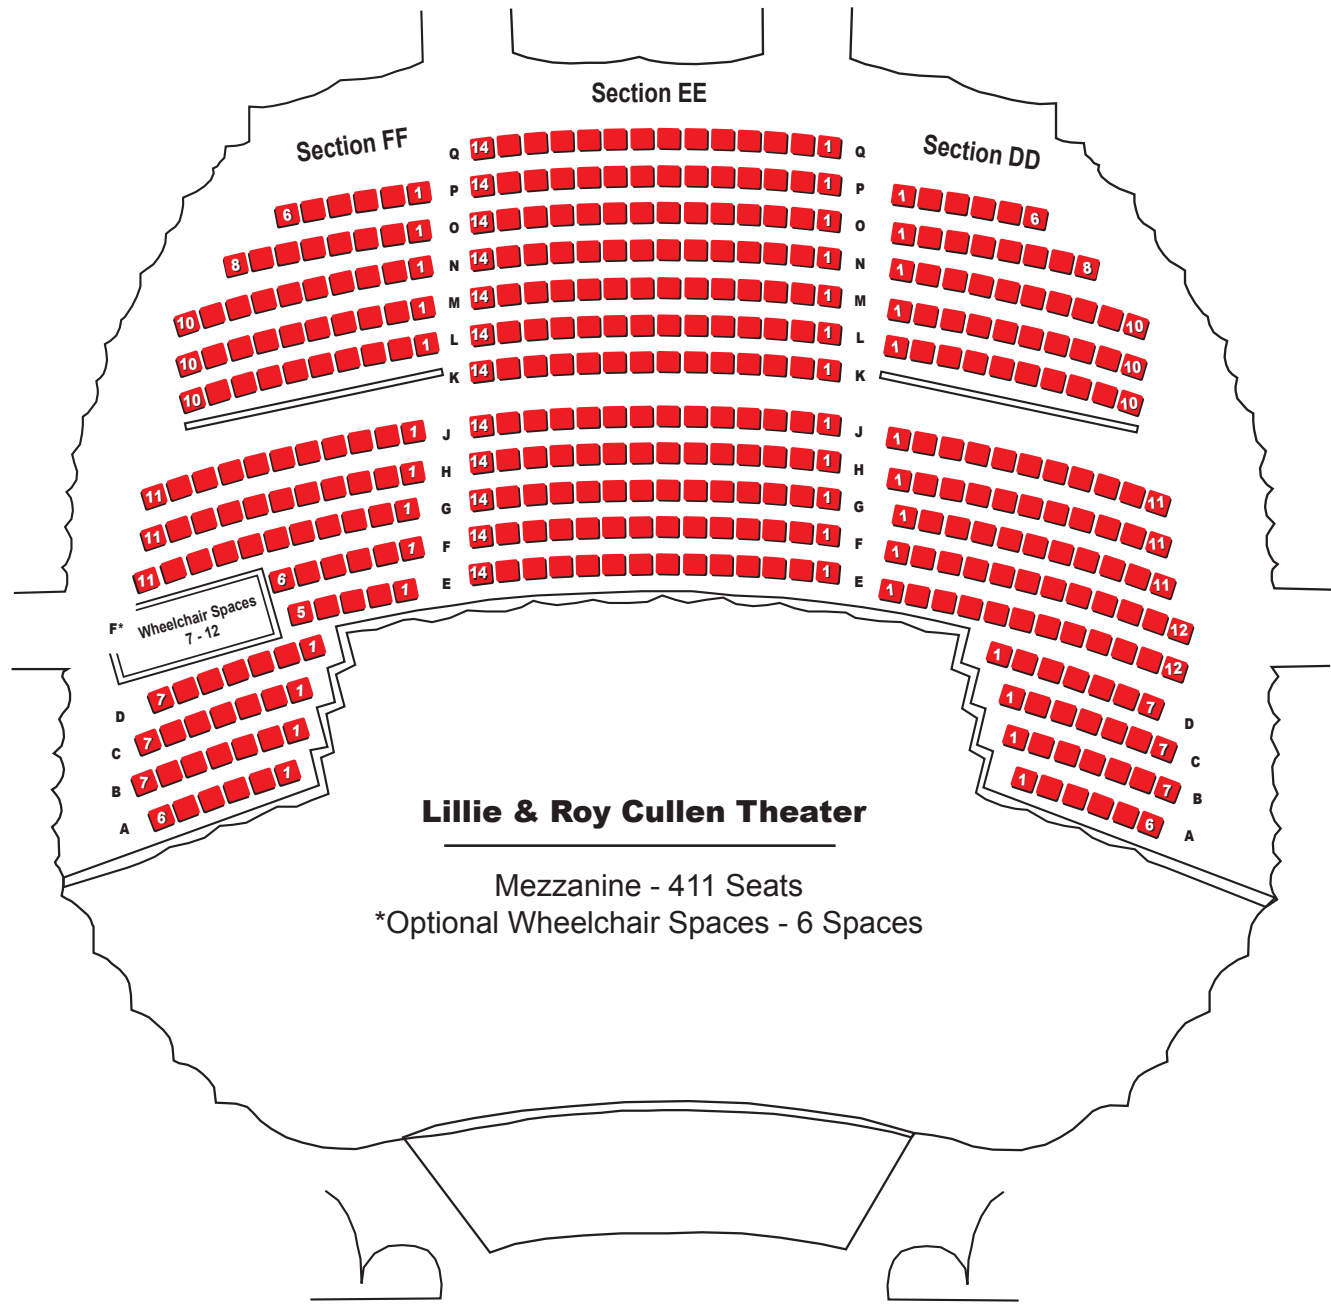

Orchestra - 628 Seats
 Orchestra Wheelchair - 10 Spaces
 Orchestra Wheelchair Companion - 10 Seats
 Orchestra Pit - 35 Seats (Optional)

Total Capacity - 1,100

Lillie & Roy Cullen Theater

Mezzanine - 411 Seats

*Optional Wheelchair Spaces - 6 Spaces