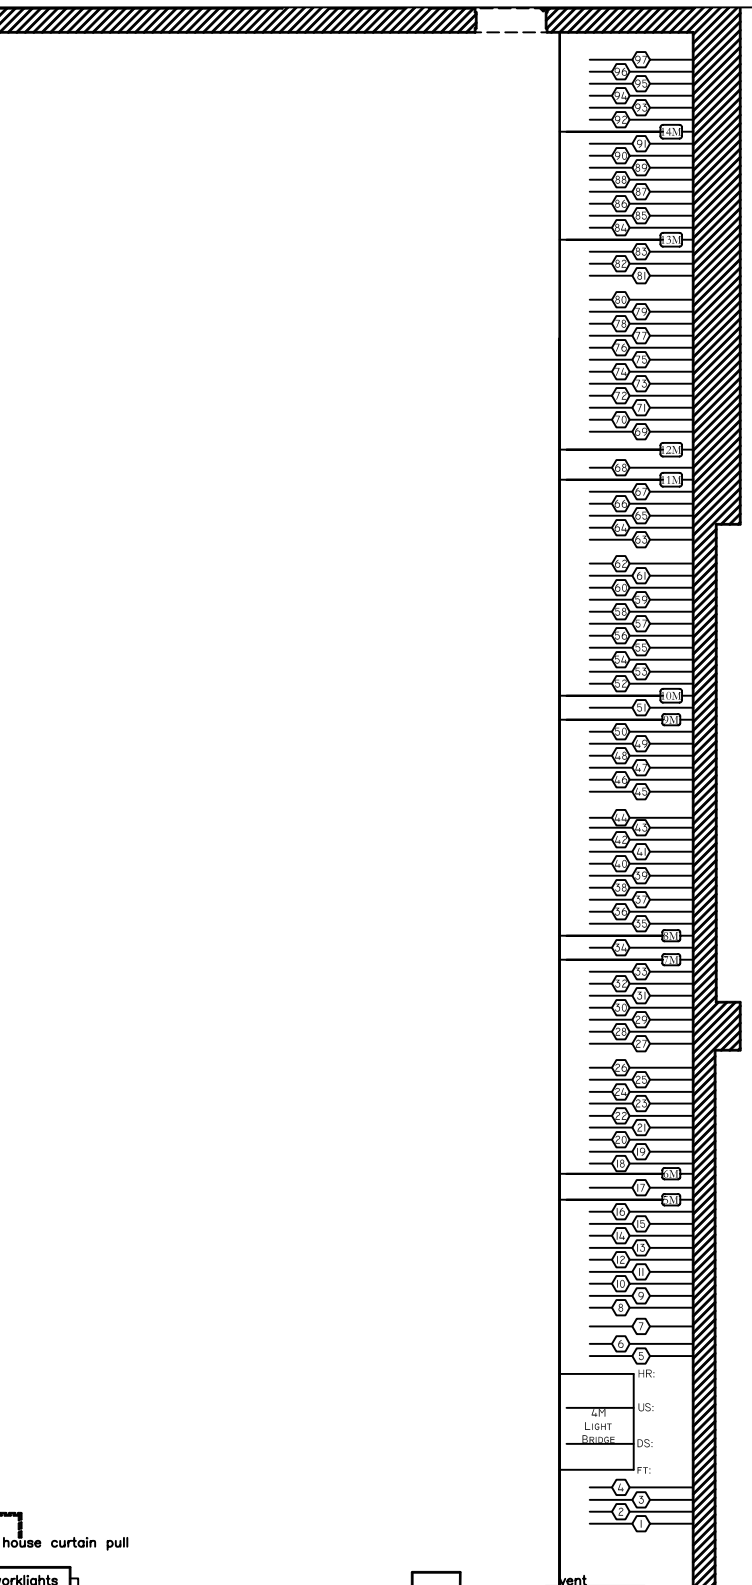

sound door, 35' clear

WORTHAM CENTER OPERATING COMPANY
DERWOOD J. FREITAG
Director of Backstage Operations
Wortham Theater Center
510 Preston - Suite 201
Houston, TX 77002
phone: (713) 238-9690 FAX: (713) 238-9679
website: www.wtc-wcoc.com email: dbrso@wtc-wcoc.com

BROWN THEATER - MAIN STAGE

Scale: 1/8"=1'-0"

Stage Plan/ Circuit Layout
GROUND PLAN

Date: 08/27/07
DrnBy: P.B.M.
DwgFile: WORTHAM BROWN THEATRE