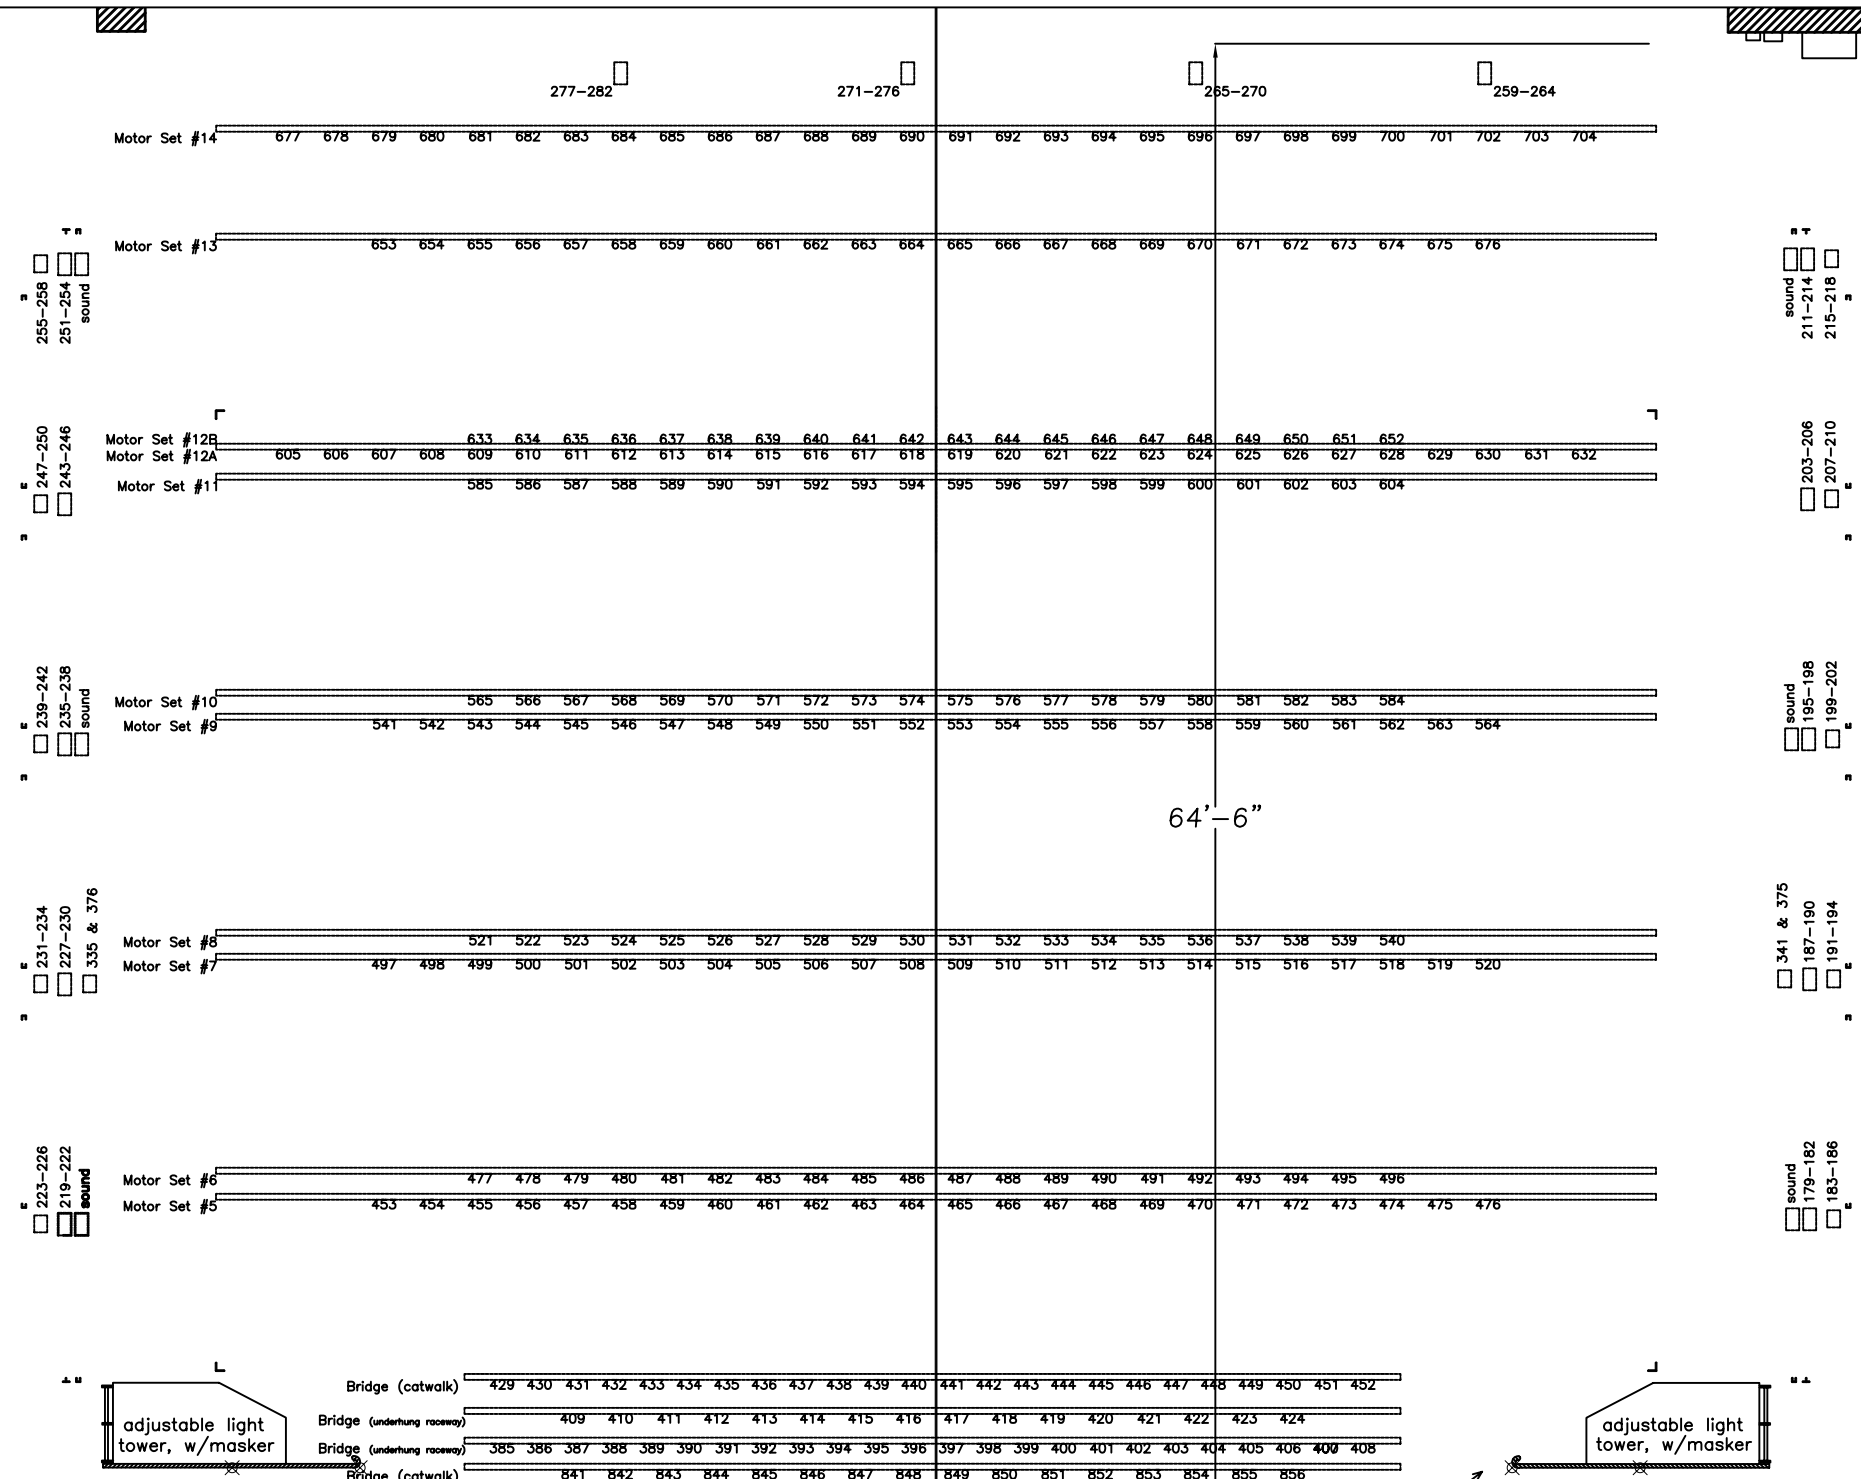

sound door, 35' clear

WORTHAM CENTER OPERATING COMPANY
DERWOOD J. FREITAG
Director of Backstage Operations
Wortham Theater Center
510 Preston - Suite 201
Houston, TX 77002
phone: (713) 238-9690 FAX: (713) 238-9679
website: www.wtc-wcoc.com email: dbrso@wtc-wcoc.com

BROWN THEATER - MAIN STAGE

Scale: 1/8"=1'-0"

Stage Plan/ Circuit Layout
GROUND PLAN

Date: 08/27/07
DrnBy: P.B.M.
DwgFile: WORTHAM BROWN THEATRE